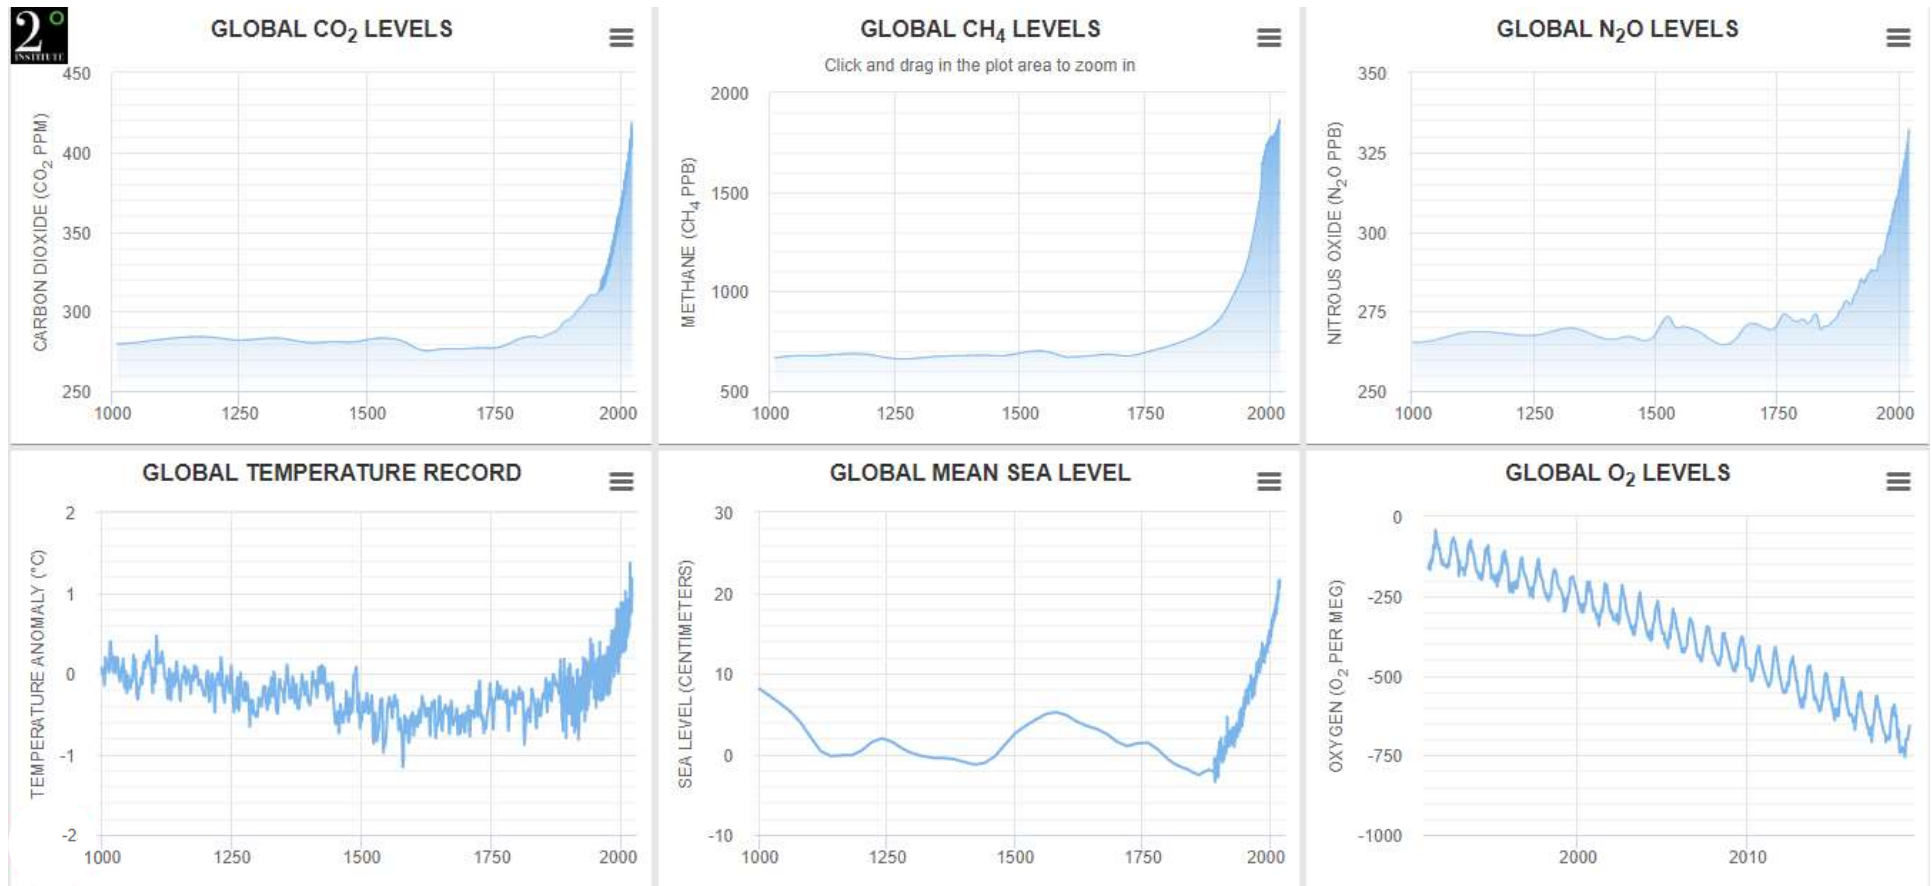

Government and Media *still* refuse to show us **THE TRUTH**

**Construction of new roads and houses
fuels Climate Change**

WCC must ACT and push back on Government planning policy